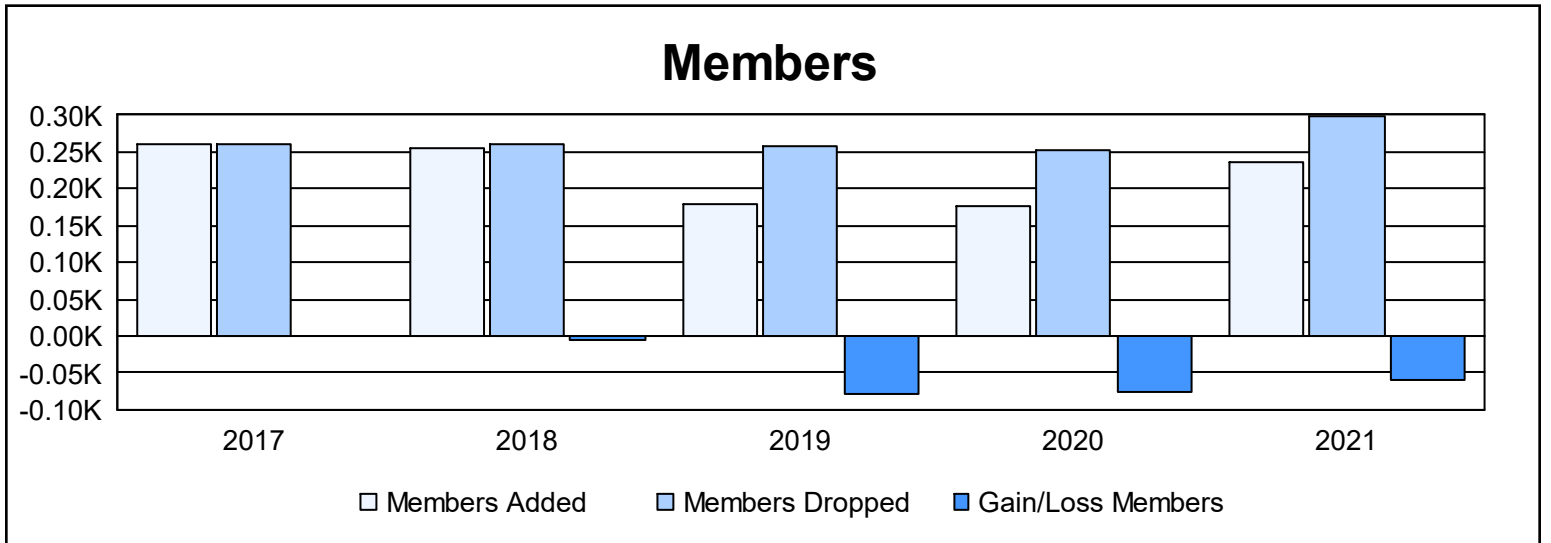

Year	New Clubs	Dropped Clubs	Gain/Loss Clubs	New Members	Charter Members	Reinstate Members	Transfer Members	Total Member Added	Total Members Dropped	Gain/Loss Members
2016-2017	0	0	0	187	3	33	37	260	260	0
2017-2018	0	0	0	191	3	18	43	255	260	-5
2018-2019	0	0	0	130	1	21	27	179	259	-80
2019-2020	0	1	-1	134	6	20	17	177	253	-76
2020-2021	1	0	1	143	52	32	10	237	298	-61
<b>Average</b>	<b>0</b>	<b>0</b>	<b>0</b>	<b>157</b>	<b>13</b>	<b>25</b>	<b>27</b>	<b>222</b>	<b>266</b>	<b>-44</b>

### Membership Composition June 2021 Cumulative