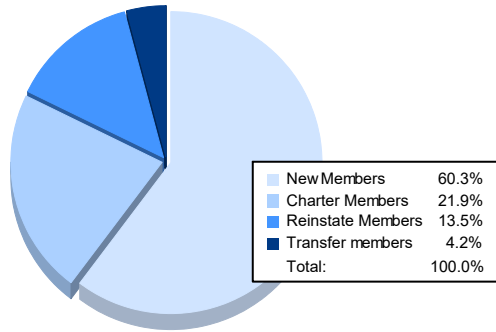

Year	New Clubs	Dropped Clubs	Gain/Loss Clubs	New Members	Charter Members	Reinstate Members	Transfer Members	Total Member Added	Total Members Dropped	Gain/Loss Members
2016-2017	0	0	0	187	3	33	37	260	260	0
2017-2018	0	0	0	191	3	18	43	255	260	-5
2018-2019	0	0	0	130	1	21	27	179	259	-80
2019-2020	0	1	-1	134	6	20	17	177	253	-76
2020-2021	1	0	1	143	52	32	10	237	298	-61
<b>Average</b>	<b>0</b>	<b>0</b>	<b>0</b>	<b>157</b>	<b>13</b>	<b>25</b>	<b>27</b>	<b>222</b>	<b>266</b>	<b>-44</b>

### Membership Composition June 2021 Cumulative

### Gender Composition June 2021 Cumulative