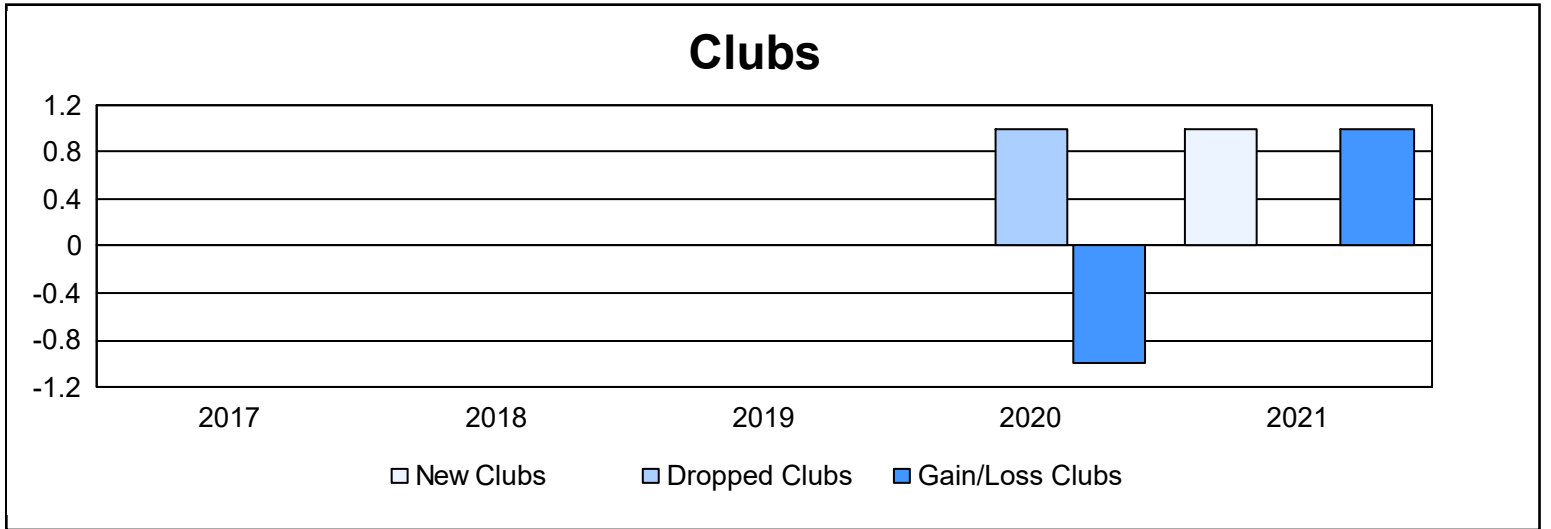

Year	New Clubs	Dropped Clubs	Gain/Loss Clubs	New Members	Charter Members	Reinstate Members	Transfer Members	Total Member Added	Total Members Dropped	Gain/Loss Members
2016-2017	0	0	0	187	3	33	37	260	260	0
2017-2018	0	0	0	191	3	18	43	255	260	-5
2018-2019	0	0	0	130	1	21	27	179	259	-80
2019-2020	0	1	-1	134	6	20	17	177	253	-76
2020-2021	1	0	1	143	52	32	10	237	298	-61
<b>Average</b>	<b>0</b>	<b>0</b>	<b>0</b>	<b>157</b>	<b>13</b>	<b>25</b>	<b>27</b>	<b>222</b>	<b>266</b>	<b>-44</b>

### Membership Composition June 2021 Cumulative